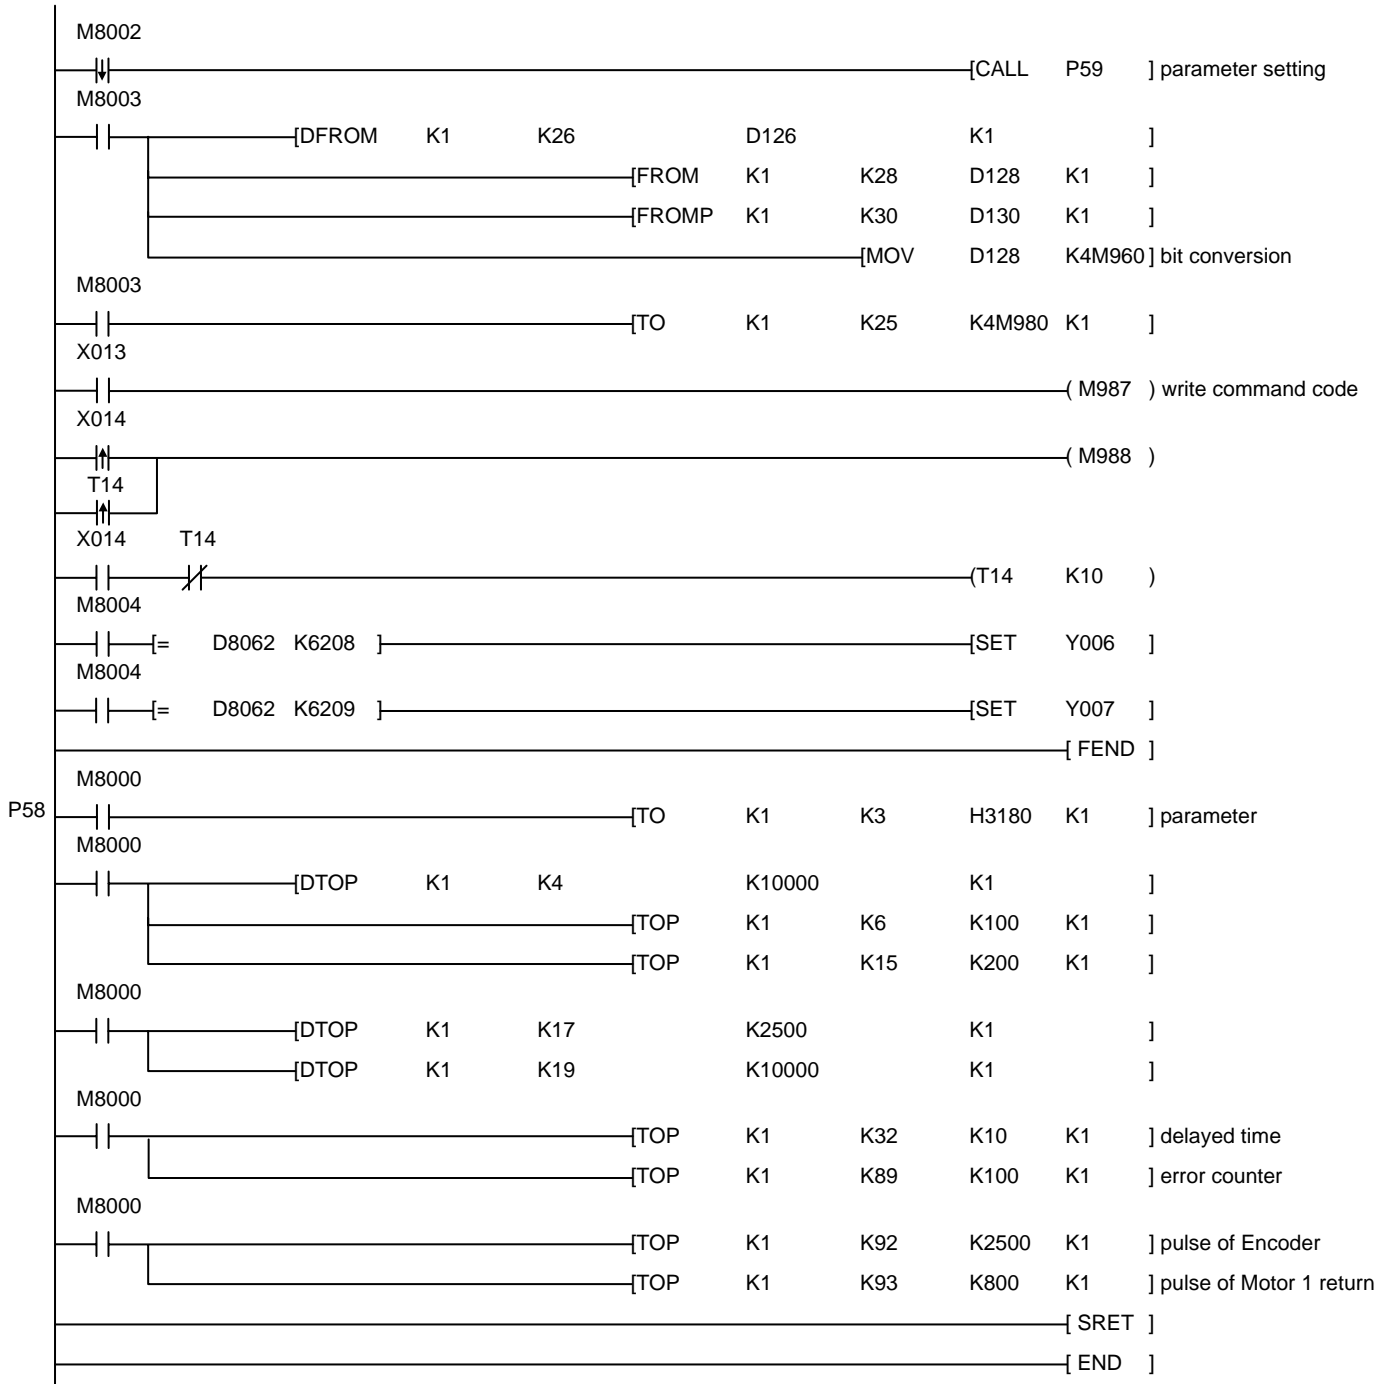

◆ Sample Program