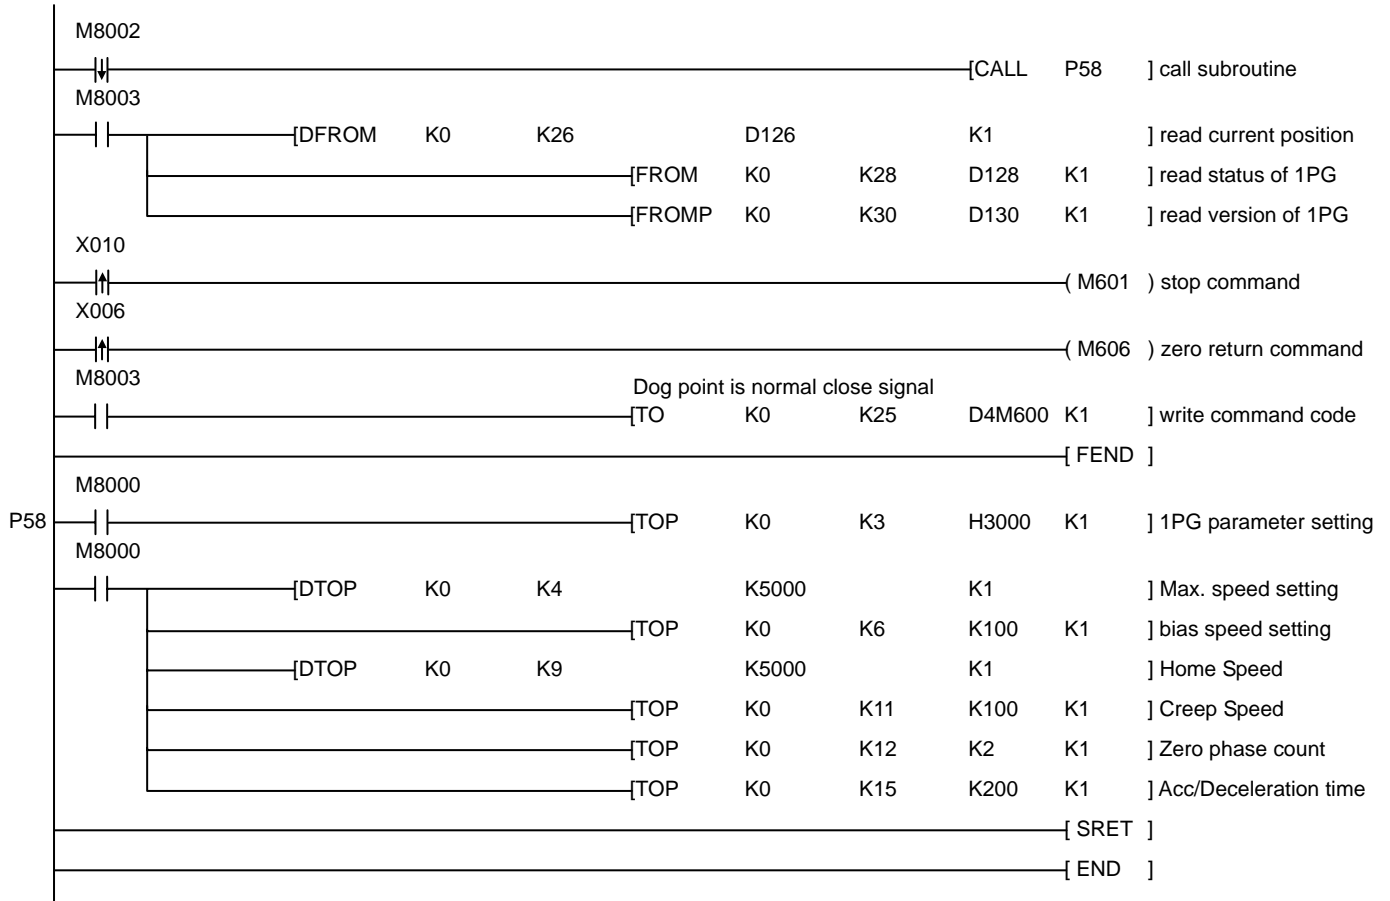

EX6-4. Zero Return - 4 : Reverse mode forward direction

◆ Configuration

Master Unit 1PG

◆ Sample Program

LIYAN PROGRAMMABLE LOGIC CONTROLLER

1PG-eapp0512v122a

LIYAN ELECTRIC INDUSTRIAL LTD.

TEL : 886 - 4 - 25613700