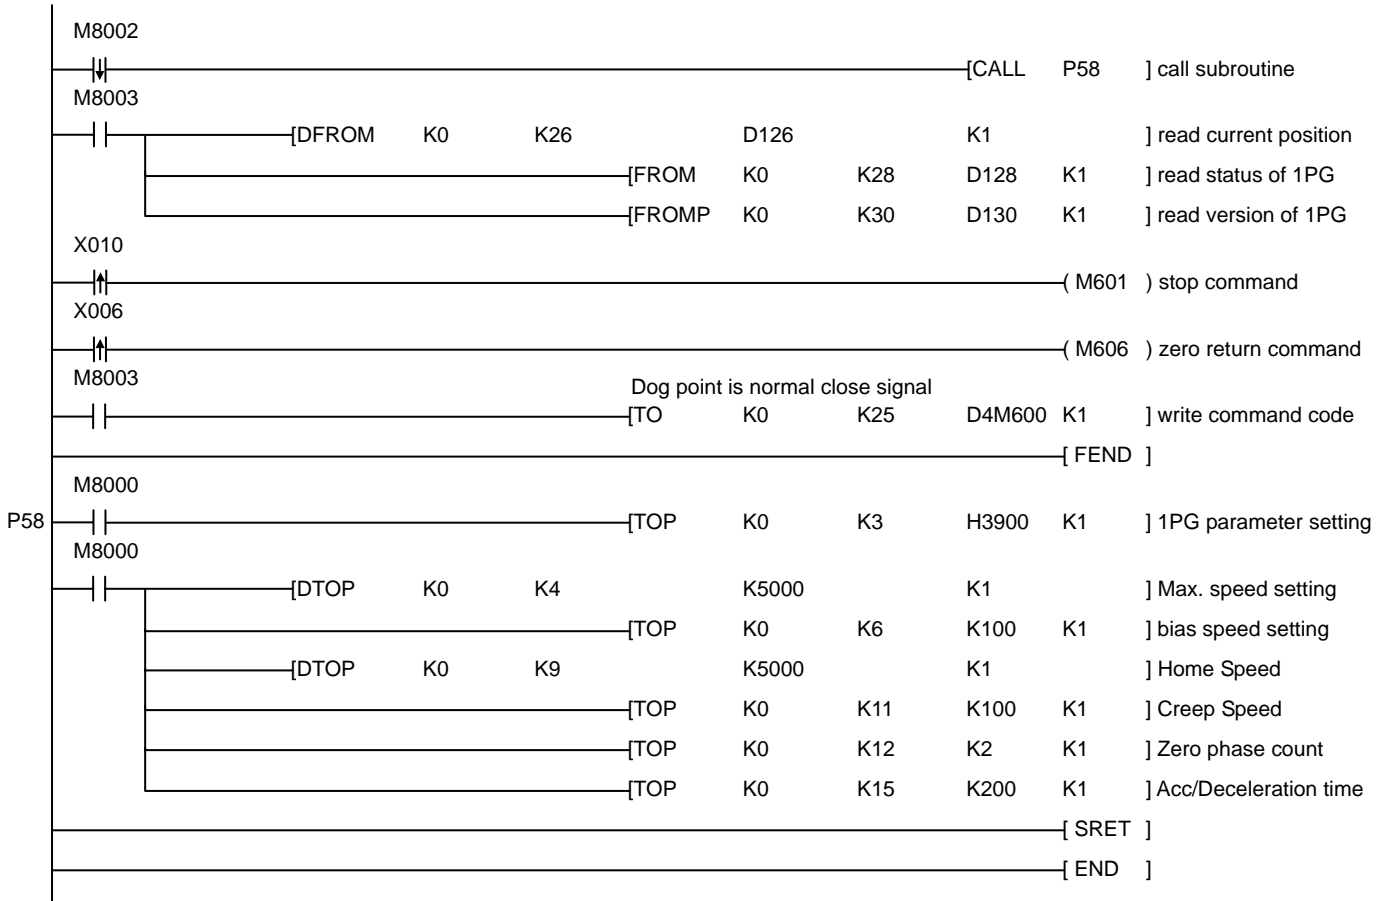

EX6-3. Zero Return - 3 : Reverse mode reverse direction

◆ Configuration

Master Unit 1PG

◆ Sample Program

LIYAN PROGRAMMABLE LOGIC CONTROLLER

1PG-eapp0512v122a

LIYAN ELECTRIC INDUSTRIAL LTD.

TEL : 886 - 4 - 25613700