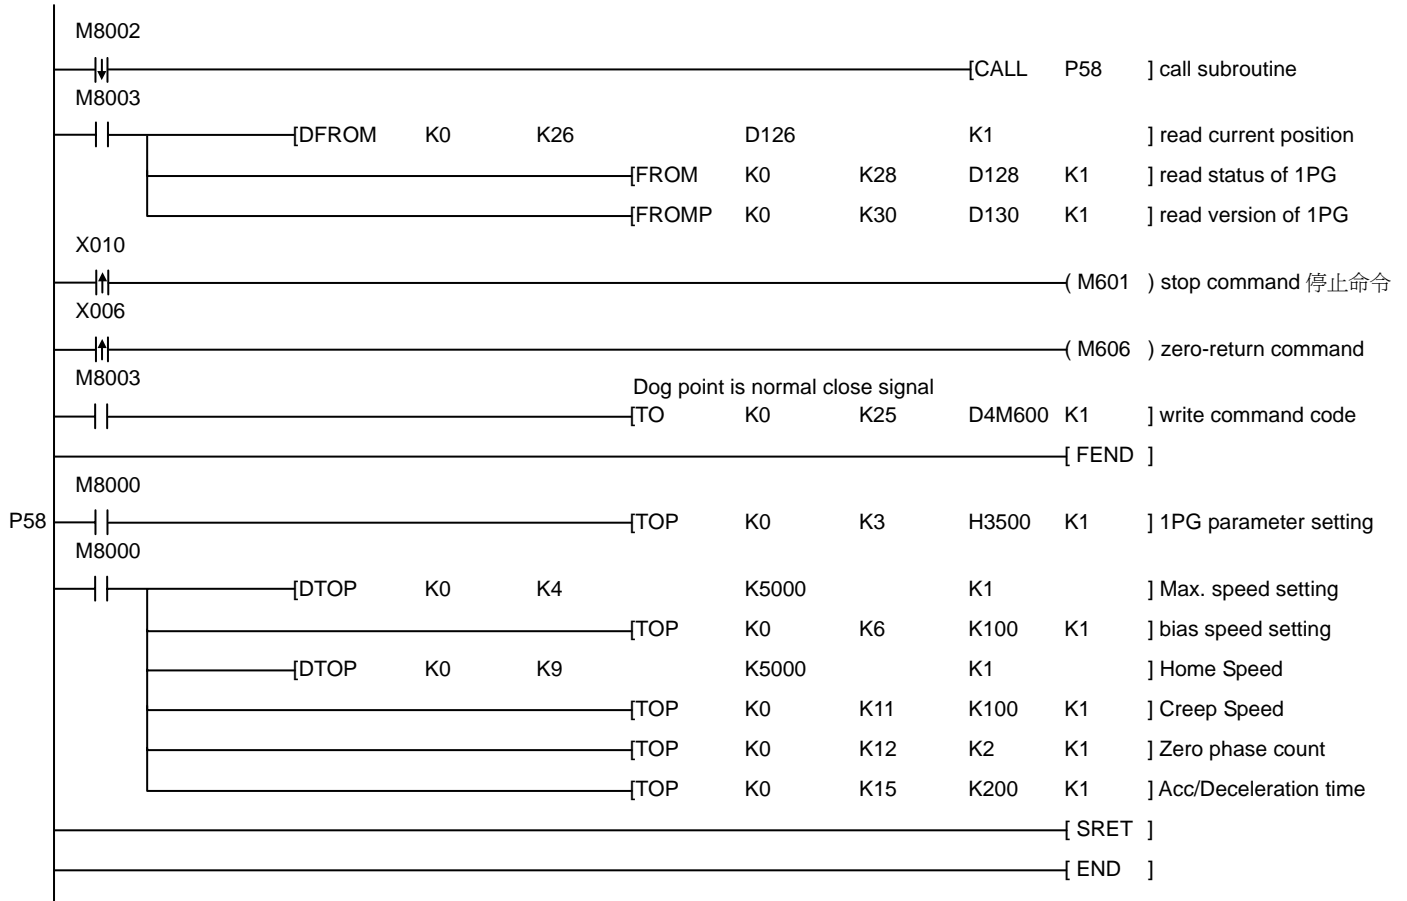

EX6-2. Zero Return - 2 : Forward mode forward direction

◆ Configuration

Master Unit 1PG

◆ Sample Program

LIYAN PROGRAMMABLE LOGIC CONTROLLER

1PG-eapp0512v122a

LIYAN ELECTRIC INDUSTRIAL LTD.

TEL : 886 - 4 - 25613700