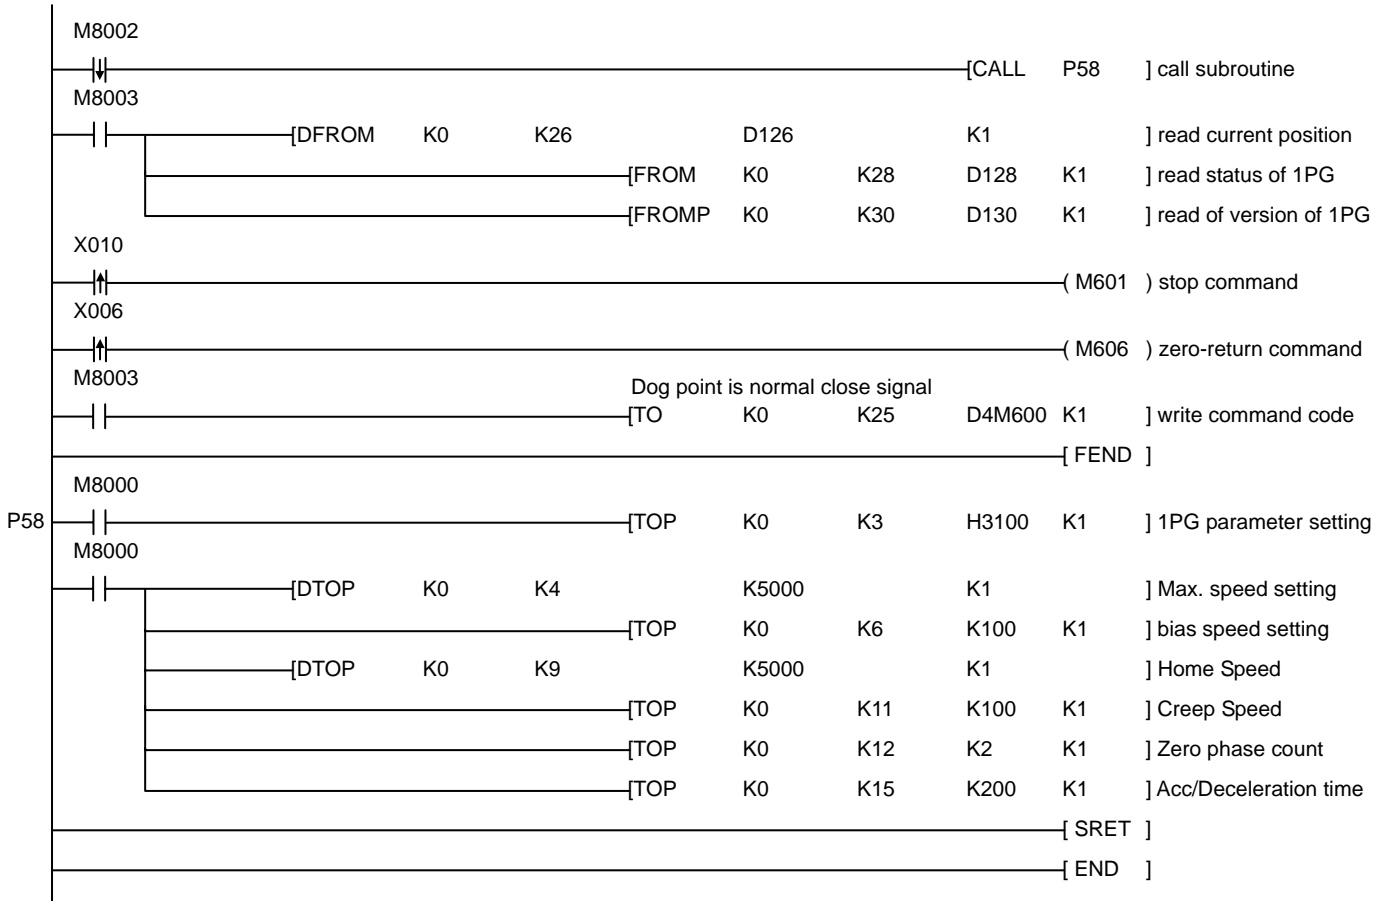

EX6-1. Zero Return - 1 : Forward mode reverse direction

◆ Configuration

Master Unit 1PG

◆ Sample Program

LIYAN PROGRAMMABLE LOGIC CONTROLLER

1PG-eapp0512v122a

LIYAN ELECTRIC INDUSTRIAL LTD.

TEL : 886 - 4 - 25613700