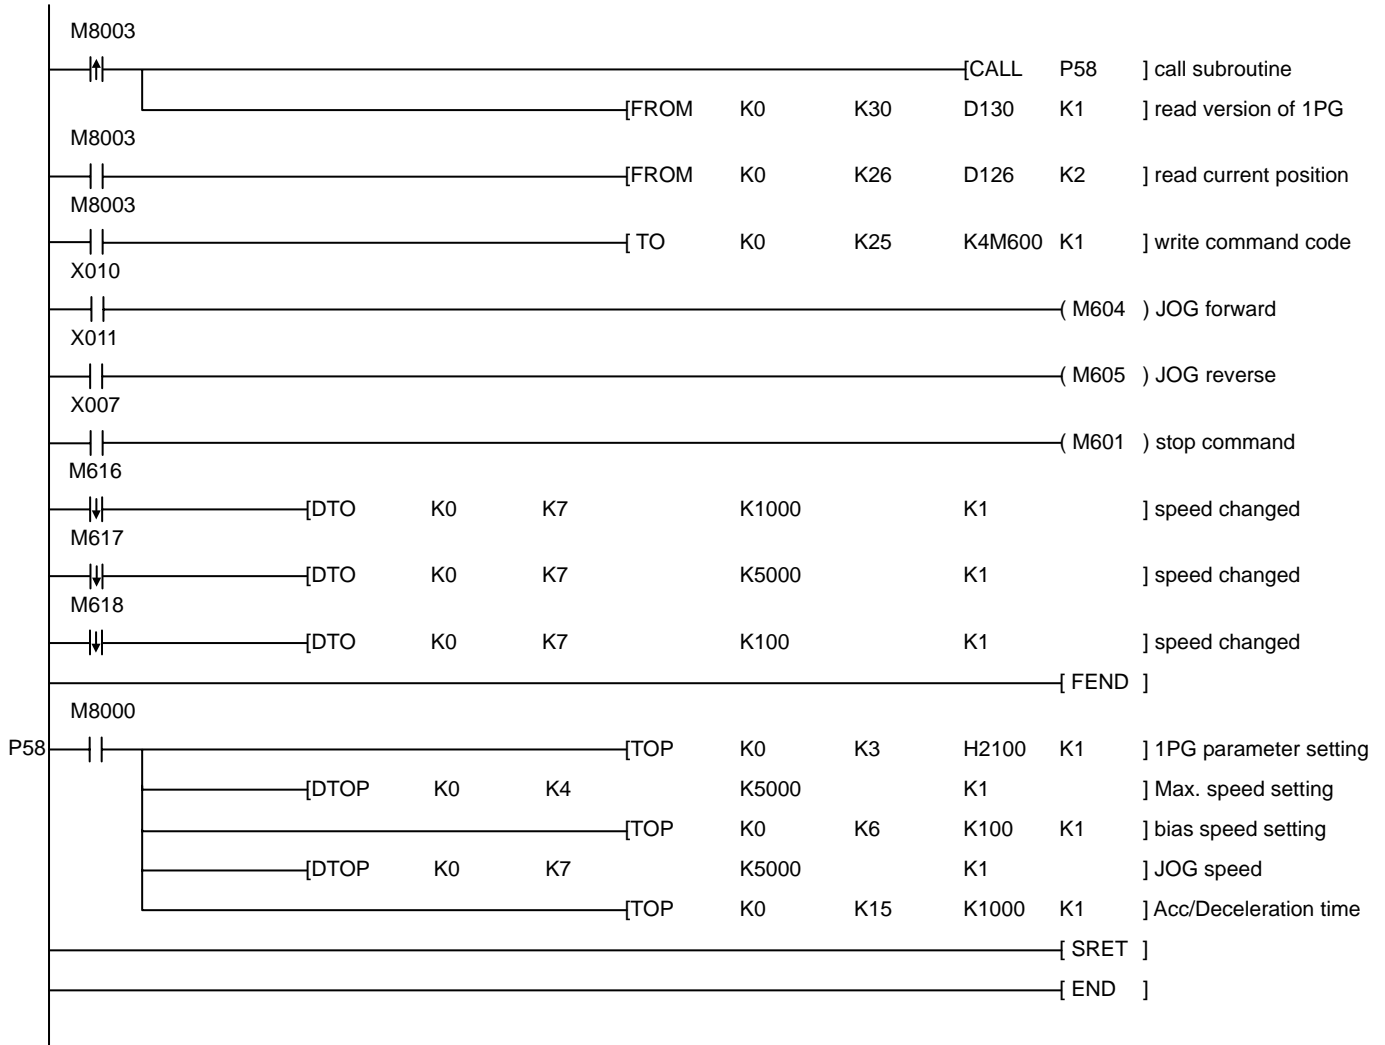

EX4-1. JOG forward / reverse

◆ Configuration

Master Unit 1PG

◆ Sample Program